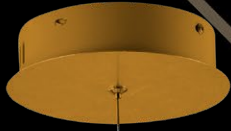

Think
LED

Nuevo
NEW

L49030 SL

45W LED
3000K
Acrílico / Terminado
Lámina de Plata
L 30 cm A 120 cm
(Altura Ajustable)

Think
LED

Nuevo
NEW

CUBE Colección

L49025 SL

20W LED
3000K
Metal / Terminado
Lámina de plata
L 25 cm A 120 cm
(Altura Ajustable)

Think
LED

L49025 GL

20W LED
3000K
Metal / Terminado
Lámina de oro
L 25 cm A 120 cm
(Altura Ajustable)

Think
LED

L48070 OL